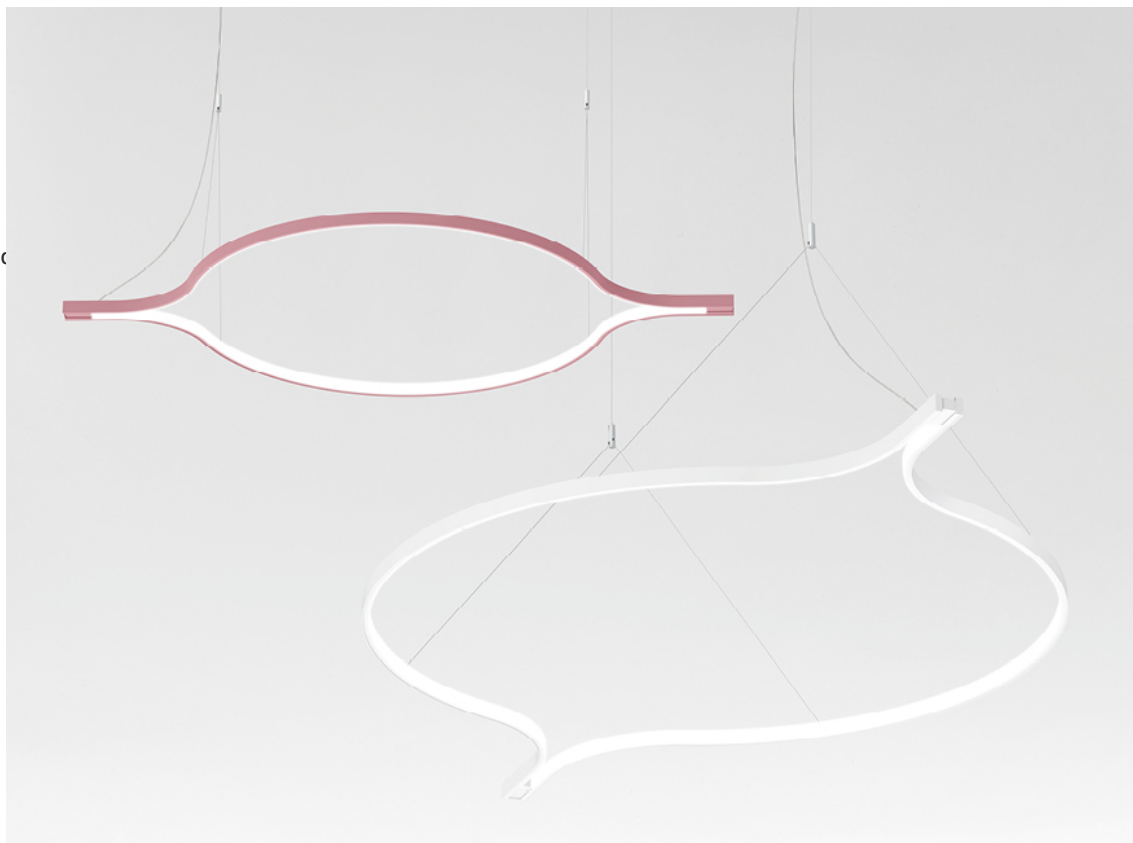

Geblackl technical features

products: Galileo

design: Bellucci Mazzoni Progetti 2022

Finiture

Colori

White

Lead grey: Matt gold

Mallow

Metal structure

Diffused light
(Pendant lamp and
Wall lamp); Indirect
light (Floor lamp)

IP20

Bianco

Oro Opaco

Piombo

Malva

Particolare
struttura

* on demand

** cable on measure

Technical features

products: Galileo Pendant lamp

design: Bellucci Mazzoni Progetti 2022

Pendant lamp - D. 80 x L.125	Ø 125 x 80 x 2,5 cm 3 Kg	lamp type 1 led module 44W luminous efficacy 5500 Lm light colour 3000 K DIM dali / triac cri >80	GALESO080G01
Pendant lamp - D. 100 x L.156	Ø 156 x 100 x 2,5 cm 5 Kg	lamp type 1 led module 56W luminous efficacy 7100 Lm light colour 3000 K DIM dali / triac cri >80	GALESO100G01

Metal structure

Diffused light
(Pendant lamp and
Wall lamp); Indirect
light (Floor lamp)

IP20

Aggancio a muro
versione con spina

Aggancio a muro
versione driver in
remoto

* on demand

Technical features

products: Galileo Wall lamp