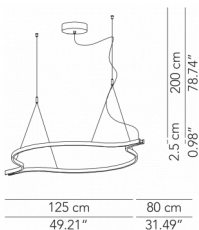

* on demand

** cable on measure

Technical features

products: Galileo Pendant lamp

design: Bellucci Mazzoni Progetti 2022

Pendant lamp - D. 80 x L.125	Ø 125 x 80 x 2,5 cm 3 Kg	lamp type 1 led module 44W luminous efficacy 5500 Lm light colour 3000 K DIM dali / triac cri >80	GALESO080G01
Pendant lamp - D. 100 x L.156	Ø 156 x 100 x 2,5 cm 5 Kg	lamp type 1 led module 56W luminous efficacy 7100 Lm light colour 3000 K DIM dali / triac cri >80	GALESO100G01

Metal structure

Diffused light
(Pendant lamp and
Wall lamp); Indirect
light (Floor lamp)

IP20

Aggancio a muro
versione con spina

Aggancio a muro
versione driver in
remoto

* on demand

Technical features

products: Galileo Wall lamp

design: Bellucci Mazzoni Progetti 2022

Wall lamp - D. 80 x L.125	Ø 125 x 80 x 6 cm 3 Kg	lamp type 1 led module 29W luminous efficacy 3670 Lm light colour 3000 K DIM dali cri >80	GALEAP080G01
	Ø 125 x 80 x 6 cm 3 Kg	lamp type 1 led module 44W luminous efficacy 5500 Lm light colour 3000 K DIM dali / triac cri >80	GALEAP080G03

6 cm
2.36"

80 cm
31.49"

125 cm
49.21"

6 cm
2.36"

80 cm
31.49"

125 cm
49.21"

Geblackl technical features

products: Galileo