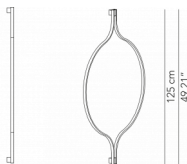

* on demand

** cable on measure

Technical features

products: Galileo Pendant lamp

design: Bellucci Mazzoni Progetti 2022

Pendant lamp - D. 80 x L.125	Ø 125 x 80 x 2,5 cm 3 Kg	lamp type 1 led module 44W luminous efficacy 5500 Lm light colour 3000 K DIM dali / triac cri >80	GALESO080G01
Pendant lamp - D. 100 x L.156	Ø 156 x 100 x 2,5 cm 5 Kg	lamp type 1 led module 56W luminous efficacy 7100 Lm light colour 3000 K DIM dali / triac cri >80	GALESO100G01

Metal structure

Diffused light
(Pendant lamp and
Wall lamp); Indirect
light (Floor lamp)

IP20

Aggancio a muro
versione con spina

Aggancio a muro
versione driver in
remoto

* on demand

Technical features

products: Galileo Wall lamp

design: Bellucci Mazzoni Progetti 2022

Wall lamp - D. 80 x L.125	Ø 125 x 80 x 6 cm 3 Kg	lamp type 1 led module 29W luminous efficacy 3670 Lm light colour 3000 K DIM dali cri >80	GALEAP080G01
	Ø 125 x 80 x 6 cm 3 Kg	lamp type 1 led module 44W luminous efficacy 5500 Lm light colour 3000 K DIM dali / triac cri >80	GALEAP080G03

6 cm
2.36"

80 cm
31.49"

125 cm
49.21"

6 cm
2.36"

80 cm
31.49"

125 cm
49.21"

Geblackl technical features

products: Galileo