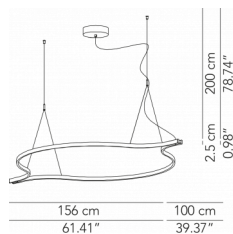

* on demand

** cable on measure

Technical features

products: Galileo Pendant lamp

design: Bellucci Mazzoni Progetti 2022

Pendant lamp - D. 80 x L.125	Ø 125 x 80 x 2,5 cm 3 Kg	lamp type 1 led module 44W luminous efficacy 5500 Lm light colour 3000 K DIM dali / triac cri >80	GALESO080G01
Pendant lamp - D. 100 x L.156	Ø 156 x 100 x 2,5 cm 5 Kg	lamp type 1 led module 56W luminous efficacy 7100 Lm light colour 3000 K DIM dali / triac cri >80	GALESO100G01

design: Bellucci Mazzoni Progetti 2022

Wall lamp - D. 80 x L.125	Ø 125 x 80 x 6 cm 3 Kg	lamp type 1 led module 29W luminous efficacy 3670 Lm light colour 3000 K DIM dali cri >80	GALEAP080G01
	Ø 125 x 80 x 6 cm 3 Kg	lamp type 1 led module 44W luminous efficacy 5500 Lm light colour 3000 K DIM dali / triac cri >80	GALEAP080G03

6 cm
2.36"

80 cm
31.49"

125 cm
49.21"

6 cm
2.36"

80 cm
31.49"

125 cm
49.21"

Geblackl technical features

products: Galileo