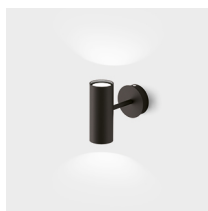

Applique singola