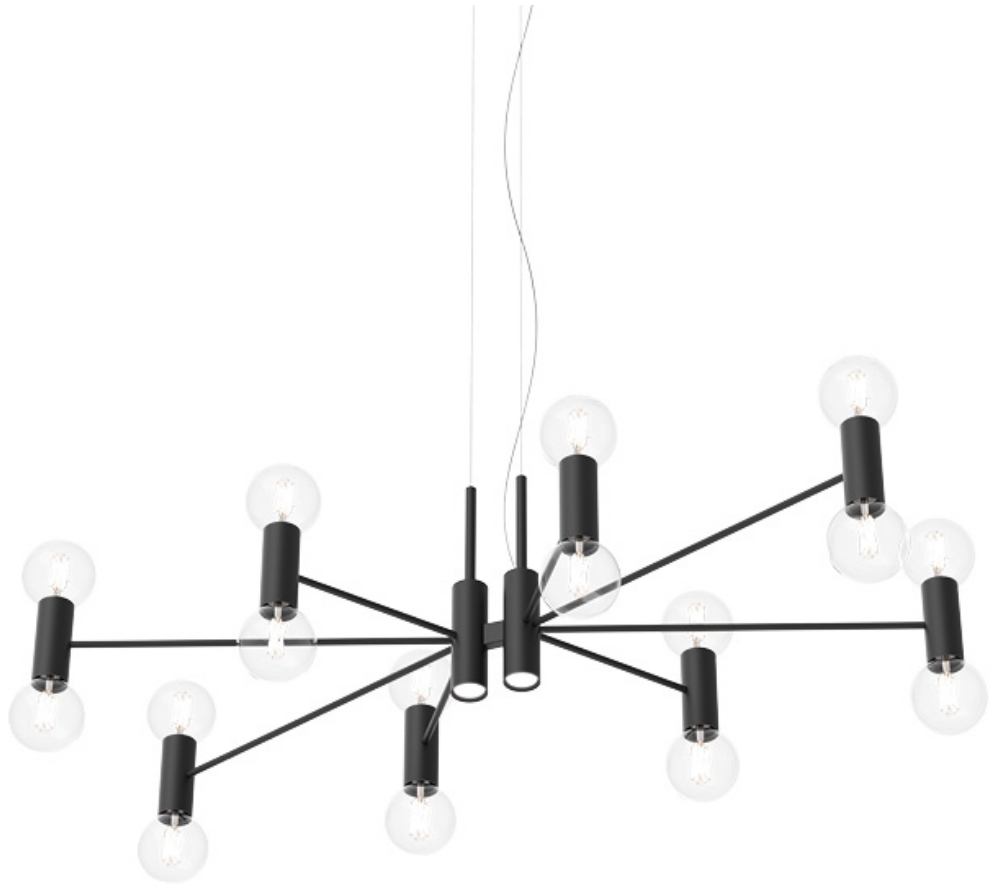

General technical features
products: Chandelier Longue
Paolo Grasselli 2019

Finiture

Colori

Bianco Oro

Nero

Oro opaco

Lampada in metallo

Biemissione

IP20

Bianco

Oro opaco

Nero

* on demand

** cable on measure

Technical features

products: Chandelier Longue Sospensione
Paolo Grasselli 2019

Sospensione - L. 100	ø 110 x 55 x 50 cm 12 Kg	lamp type 16xE27 + 2xGU10 max watt 16 X 42W HES + 2 X 28W HES	CHLESO100G01
Sospensione - L. 100	ø 105 x 48 x 40 cm 12 Kg	lamp type 18xGU10 max watt 28 W HES	CHLESO100G11
Sospensione - L. 150	ø 150 x 70 x 50 cm 14 Kg	lamp type 16xE27 + 2xGU10 max watt 16 X 42W HES + 2 X 28W HES	CHLESO150G01
Sospensione - L. 150	ø 140 x 65 x 40 cm 14 Kg	lamp type 18xGU10 max watt 28 W HES	CHLESO150G11