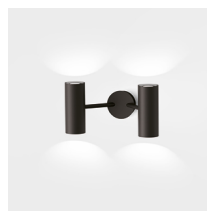

Applique doppia

* on demand