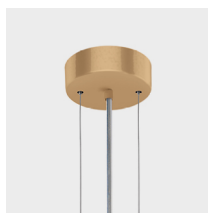

General technical features
products: Chandelier Longue
Paolo Grasselli 2019

Finiture

Colori

Bianco Oro

Nero

Oro opaco

Lampada in metallo

Biemissione

IP20

Bianco

Oro opaco

Nero

* on demand

** cable on measure

Technical features

products: Chandelier Longue Sospensione
Paolo Grasselli 2019

Sospensione - L. 100	ø 110 x 55 x 50 cm 12 Kg	lamp type 16xE27 + 2xGU10 max watt 16 X 42W HES + 2 X 28W HES	CHLESO100G01
Sospensione - L. 100	ø 105 x 48 x 40 cm 12 Kg	lamp type 18xGU10 max watt 28 W HES	CHLESO100G11
Sospensione - L. 150	ø 150 x 70 x 50 cm 14 Kg	lamp type 16xE27 + 2xGU10 max watt 16 X 42W HES + 2 X 28W HES	CHLESO150G01
Sospensione - L. 150	ø 140 x 65 x 40 cm 14 Kg	lamp type 18xGU10 max watt 28 W HES	CHLESO150G11