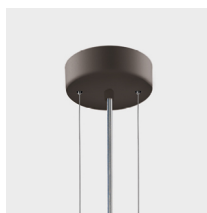

General technical features
products: Chandelier Longue
Paolo Grasselli 2019

Finiture

Colori

Bianco Oro

Nero

Oro opaco

Lampada in metallo

Biemissione

IP20

Bianco

Oro opaco

Nero

* on demand

** cable on measure

Technical features

products: Chandelier Longue Sospensione
Paolo Grasselli 2019

Sospensione - L. 100	ø 110 x 55 x 50 cm 12 Kg	lamp type 16xE27 + 2xGU10 max watt 16 X 42W HES + 2 X 28W HES	CHLESO100G01
Sospensione - L. 100	ø 105 x 48 x 40 cm 12 Kg	lamp type 18xGU10 max watt 28 W HES	CHLESO100G11
Sospensione - L. 150	ø 150 x 70 x 50 cm 14 Kg	lamp type 16xE27 + 2xGU10 max watt 16 X 42W HES + 2 X 28W HES	CHLESO150G01
Sospensione - L. 150	ø 140 x 65 x 40 cm 14 Kg	lamp type 18xGU10 max watt 28 W HES	CHLESO150G11